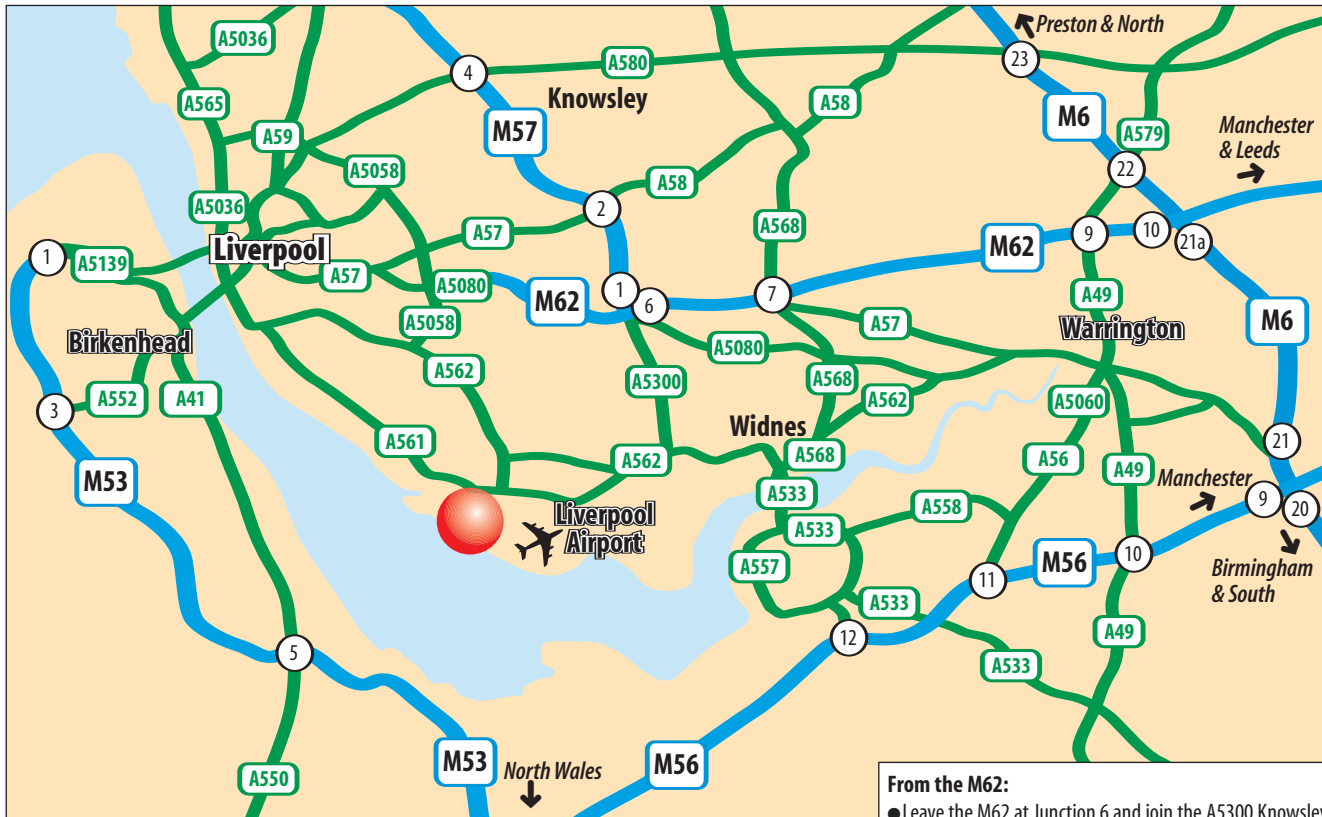

# Skyways House location map

Skyways House  
Speke Road  
Speke  
Liverpool  
L70 1AB  
Telephone 0844 292 1000

## From the M62:

- Leave the M62 at Junction 6 and join the A5300 Knowsley Expressway, heading south for Liverpool Airport.
- Follow the A5300 to the end and take the third exit, on to the dual carriageway heading west towards Liverpool Airport.
- Continue for approximately three and a half miles, passing the Jaguar plant and continuing straight on at the traffic lights junction for Liverpool John Lennon Airport.
- At the roundabout, take the first exit into the Estuary Commerce Park.
- At the end of this road, take the third exit, turning right into the Shop Direct campus.
- Report to security on arrival at the entry bollards. Please note that you should not progress into the campus until the green light shows. Do not attempt to follow behind another vehicle.
- Park at the visitors car park (spaced V1-V23) along the far side of Skyways House and report to reception who will inform your host of your arrival.

## From the M56:

- Leave the M56 at Junction 12, then on the roundabout follow the A557 towards Runcorn.
- Follow the dual carriageway and signs for 'The Bridge' and 'Liverpool Airport'.
- Cross the Bridge and continue on the dual carriageway for approximately five and a half miles.
- Pass the Jaguar plant and continue straight on at the traffic lights junction for Liverpool John Lennon Airport.
- At the roundabout, take the first exit into the Estuary Commerce Park.
- At the end of this road, take the third exit, turning right into the Shop Direct campus.
- Report to security on arrival at the entry bollards. Please note that you should not progress into the campus until the green light shows. Do not attempt to follow behind another vehicle.
- Park at the visitors car park (spaced V1-V23) along the far side of Skyways House and report to reception who will inform your host of your arrival.