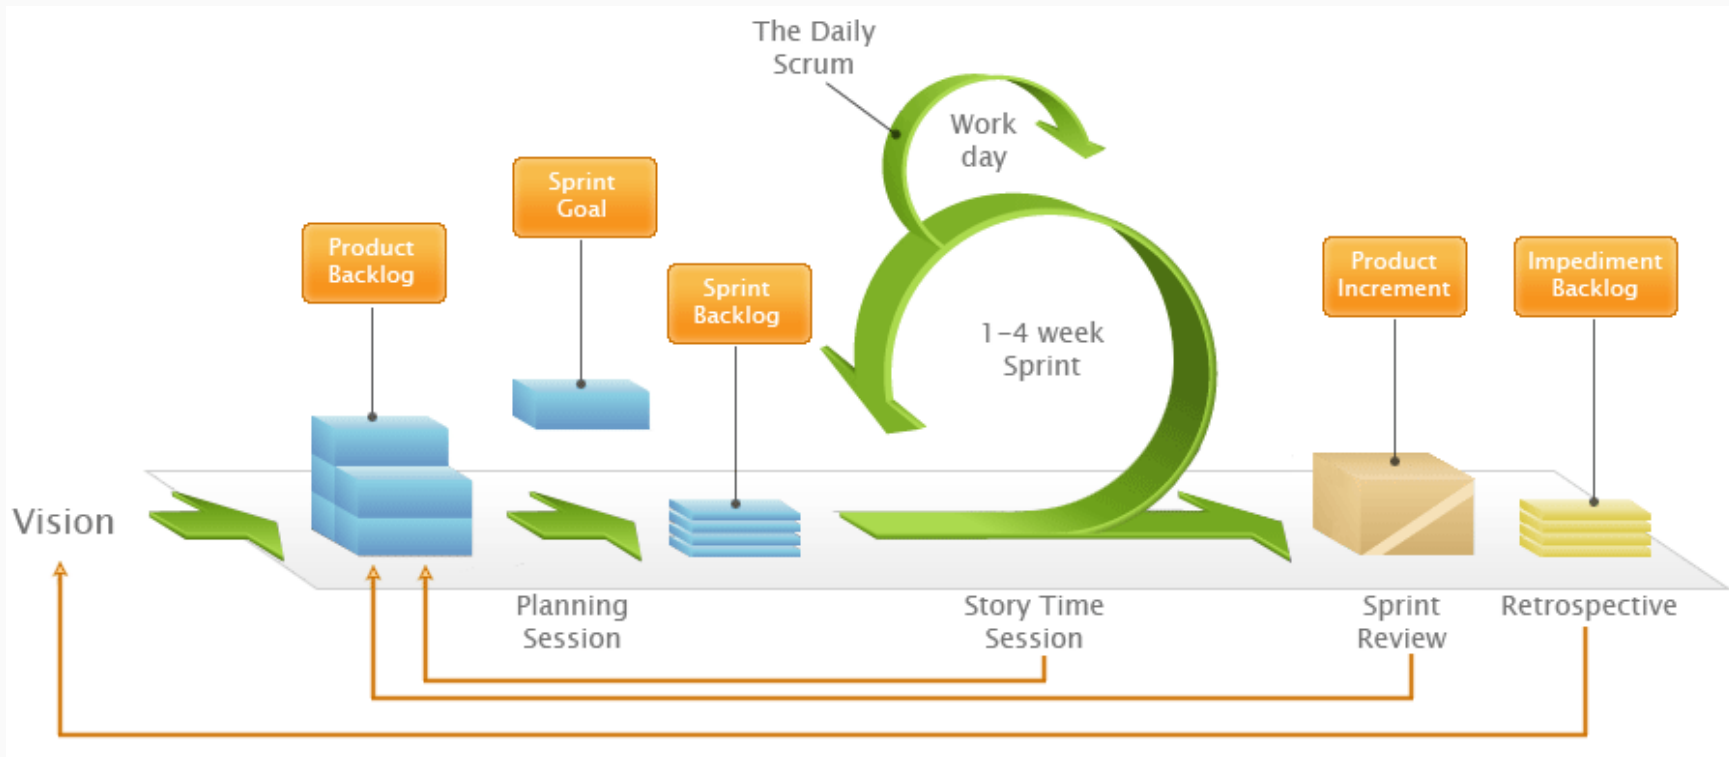

# Product Delivery

DESIGN THINK

LEAN UX

AGILE

# Potential and Realised Value

Testing the initial appeal and actual usage by simulating the core experience with the smallest possible investment of time.

Testing the initial appeal and actual usage by simulating the core experience with the **smallest possible investment of time.**

Testing the initial appeal and actual usage by simulating the core experience with the smallest possible investment and largest impact.