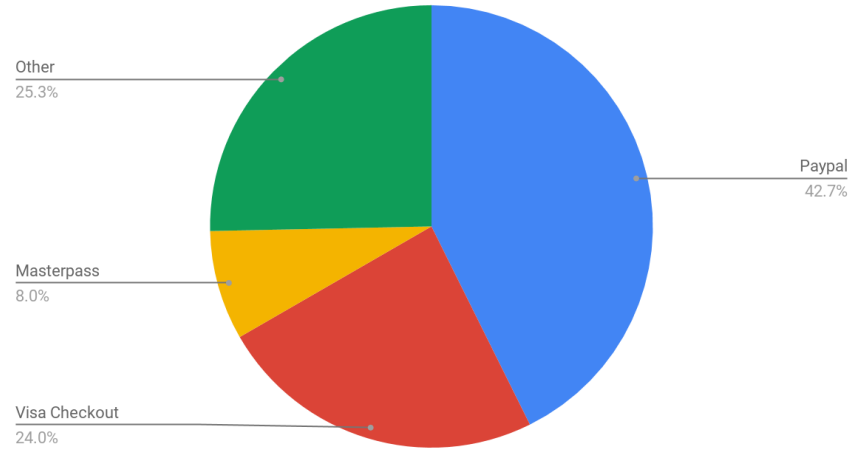

User Feedback

Suggested Payment Options